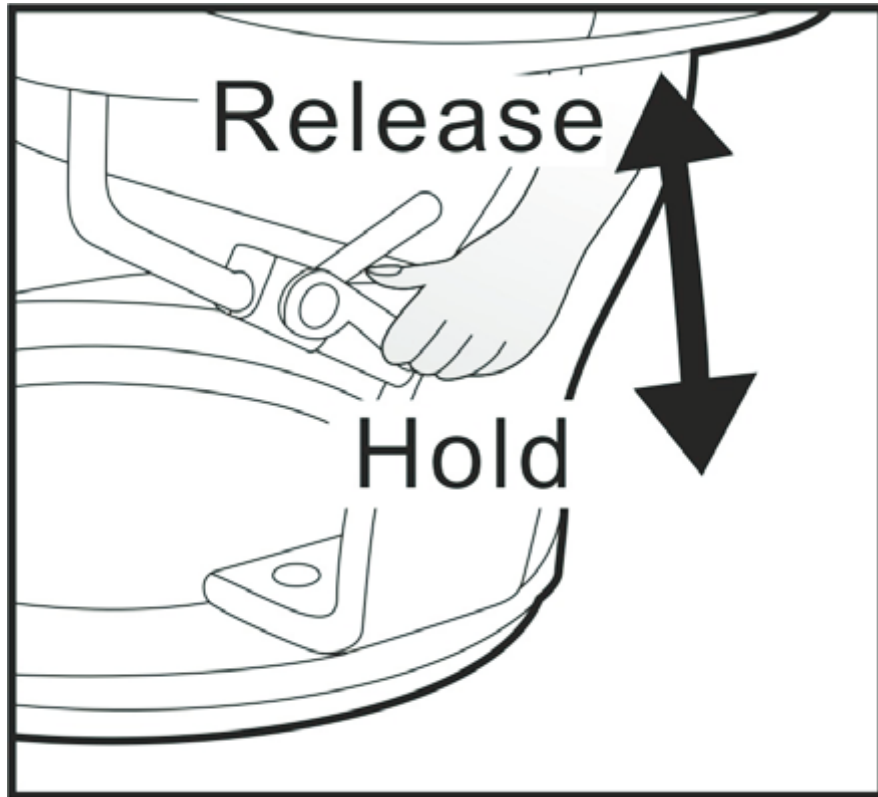

# 7583 WQ

DURING ASSEMBLY CHECK AND TIGHTEN ALL BOLTS

<b>A</b>	 M8X35	2PCS	<b>D</b>	 1PC	
<b>B</b>	 M8X70	2PCS	<b>E</b>	 M6X16	2PCS
<b>C</b>	 M6X20	4PCS	<b>F</b>	 1SET	

Be sure to push the handle to this position before you assemble the second bolt

# Recliner Position Control

Hold and Release:

Caution:

Avoid placing hand between lever and frame.