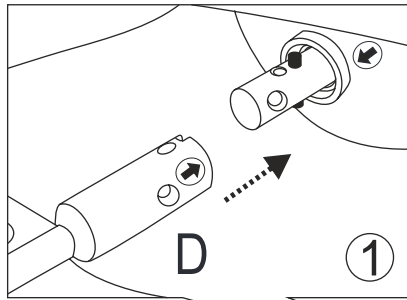

# 7583 WQ

DURING ASSEMBLY CHECK AND TIGHTEN ALL BOLTS

<b>A</b>	 M8X35	2PCS	<b>D</b>	 1PC	
<b>B</b>	 M8X70	2PCS	<b>E</b>	 M6X16	2PCS
<b>C</b>	 M6X20	4PCS	<b>F</b>	 1SET	

Be sure to push the handle to this position before you assemble the second bolt

# Recliner Position Control

Hold and Release:

Caution:

Avoid placing hand between lever and frame.