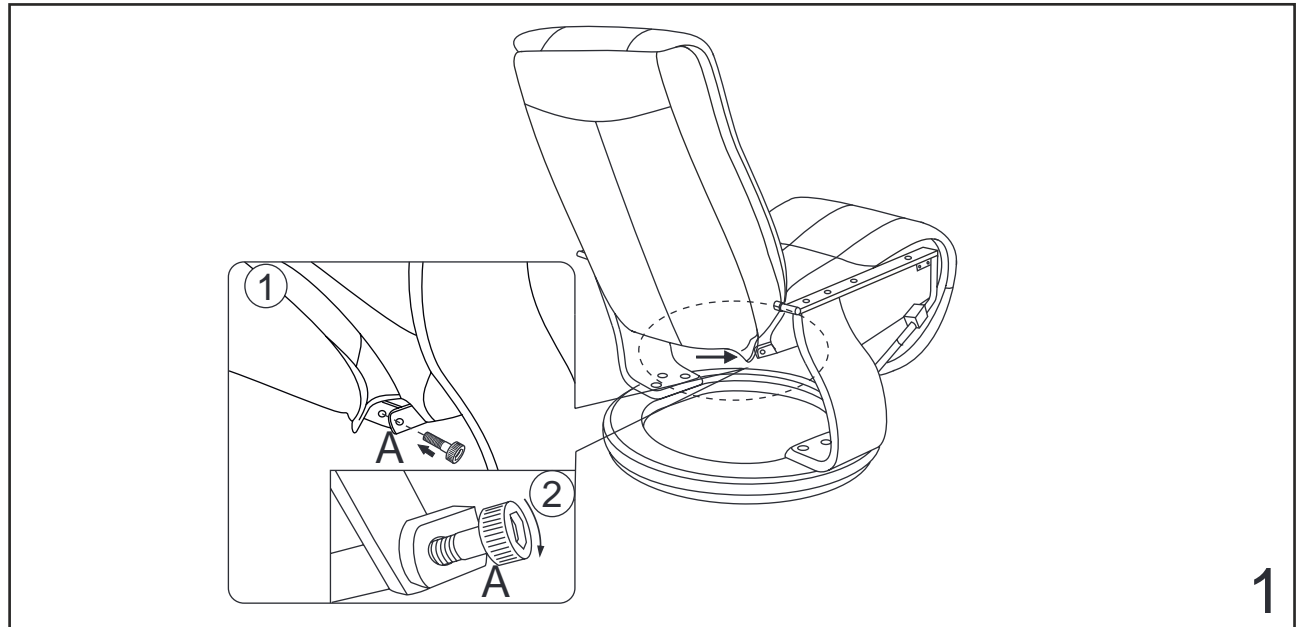

# 7583 WQ

DURING ASSEMBLY CHECK AND TIGHTEN ALL BOLTS

<b>A</b>	 M8X35	2PCS	<b>D</b>	 1PC	
<b>B</b>	 M8X70	2PCS	<b>E</b>	 M6X16	2PCS
<b>C</b>	 M6X20	4PCS	<b>F</b>	 1SET	

Be sure to push the handle to this position before you assemble the second bolt

# Recliner Position Control

Hold and Release:

Caution:

Avoid placing hand between lever and frame.