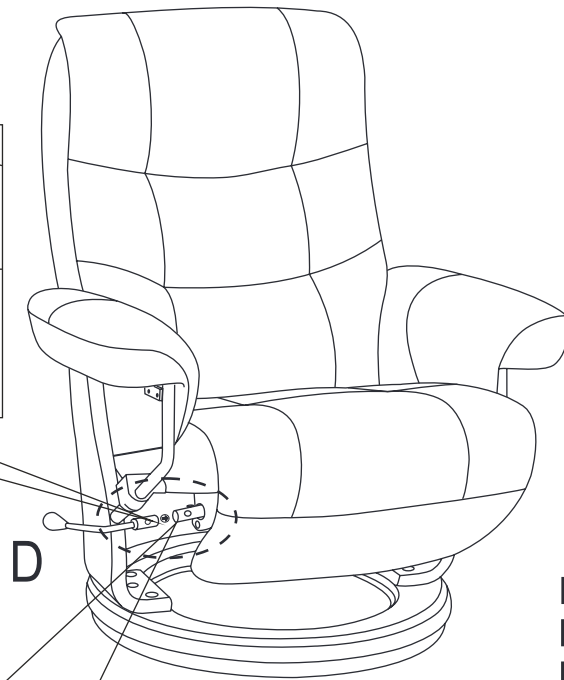

# 7583 WQ

DURING ASSEMBLY CHECK AND TIGHTEN ALL BOLTS

<b>A</b>	 M8X35	2PCS	<b>D</b>	 1PC	
<b>B</b>	 M8X70	2PCS	<b>E</b>	 M6X16	2PCS
<b>C</b>	 M6X20	4PCS	<b>F</b>	 1SET	

Be sure to push the handle to this position before you assemble the second bolt

# Recliner Position Control

Hold and Release:

Caution:

Avoid placing hand between lever and frame.