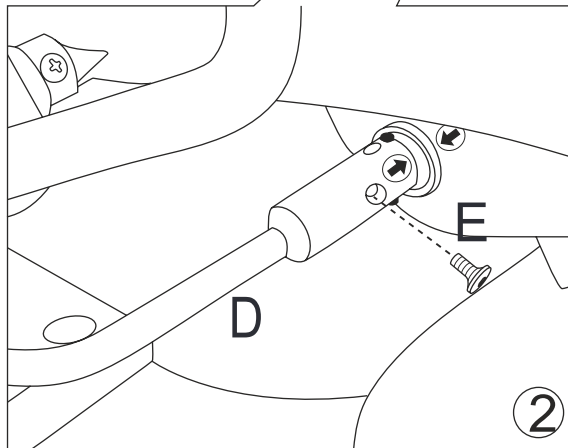

# 7583 WQ

DURING ASSEMBLY CHECK AND TIGHTEN ALL BOLTS

<b>A</b>	 M8X35	2PCS	<b>D</b>	 1PC	
<b>B</b>	 M8X70	2PCS	<b>E</b>	 M6X16	2PCS
<b>C</b>	 M6X20	4PCS	<b>F</b>	 1SET	

Be sure to push the handle to this position before you assemble the second bolt

# Recliner Position Control

Hold and Release:

Caution:

Avoid placing hand between lever and frame.