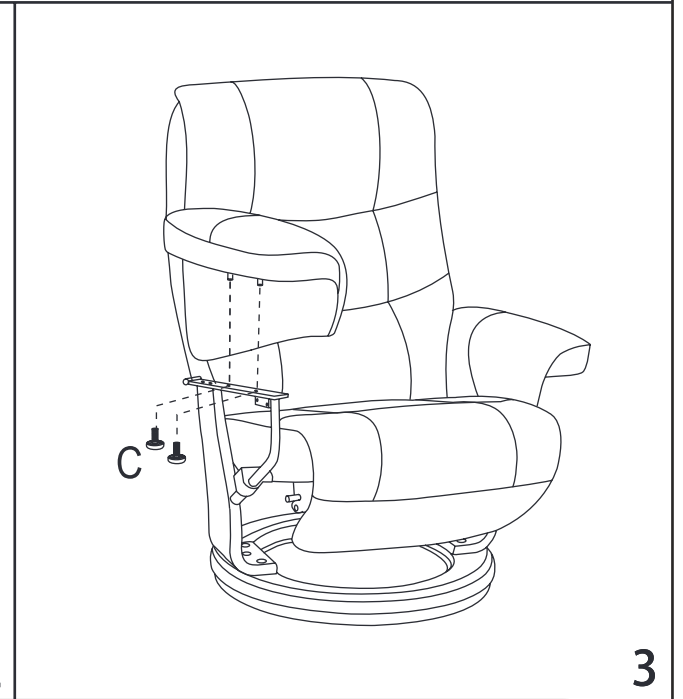

# 7583 WQ

DURING ASSEMBLY CHECK AND TIGHTEN ALL BOLTS

<b>A</b>	 M8X35	2PCS	<b>D</b>	 1PC	
<b>B</b>	 M8X70	2PCS	<b>E</b>	 M6X16	2PCS
<b>C</b>	 M6X20	4PCS	<b>F</b>	 1SET	

Be sure to push the handle to this position before you assemble the second bolt

# Recliner Position Control

Hold and Release:

Caution:

Avoid placing hand between lever and frame.