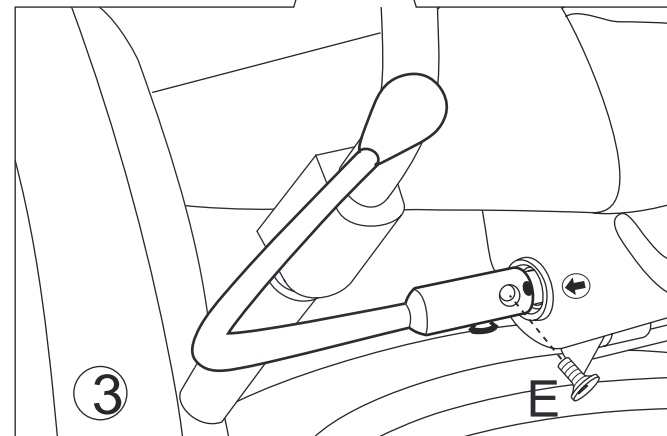

# 7583 WQ

DURING ASSEMBLY CHECK AND TIGHTEN ALL BOLTS

<b>A</b>	 M8X35	2PCS	<b>D</b>	 1PC	
<b>B</b>	 M8X70	2PCS	<b>E</b>	 M6X16	2PCS
<b>C</b>	 M6X20	4PCS	<b>F</b>	 1SET	

Be sure to push the handle to this position before you assemble the second bolt

# Recliner Position Control

Hold and Release:

Caution:

Avoid placing hand between lever and frame.